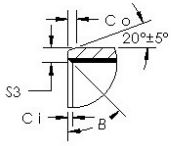

Shandong Chik Bearing Co., Ltd.

AST AST850SM 2220 plain bearings

Bearing No. AST850SM 2220

Bore Diameter	22 mm
Outer Diameter	25 mm
Bearing Type	metal with bronze and graphite
Shaft Dia., Nominal (d)	22.0000
Shaft Size (ds) - 22 +0 / -0.033	22 +0 / 0.033
Housing Bore Dia. (Dh) - 25 +0.021 / -0	25 +0.021 / 0
Bearing Outside Diameter, Nominal(Do)	25.000
Bearing Bore after Mounting (di)	22 +0.161 / +0.020
Average Clearance (Cd)	0.1070
Wall Thickness (S3)	1.460
Bearing Length, Nominal (B)	20.000
Bearing Length Tolerance (B tol.) - +0 / -0.40	+0 / 0.40
OD Chamfer Length (Co)	0.700
ID Chamfer Angle (B deg.)	35
ID Chamfer Length (Ci)	0.500

AST850SM 2220 Bearing 2D drawings and 3D CAD models