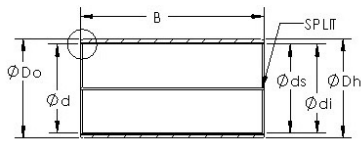

Shandong Chik Bearing Co., Ltd.

AST AST850SM 2220 plain bearings

Bearing No. AST850SM 2220

Bore Diameter	22 mm
Outer Diameter	25 mm
Bearing Type	metal with bronze and graphite
Shaft Dia., Nominal (d)	22.0000
Shaft Size (ds) - 22 +0 / -0.033	22 +0 / 0.033
Housing Bore Dia. (Dh) - 25 +0.021 / -0	25 +0.021 / 0
Bearing Outside Diameter, Nominal(Do)	25.000
Bearing Bore after Mounting (di)	22 +0.161 / +0.020
Average Clearance (Cd)	0.1070
Wall Thickness (S3)	1.460
Bearing Length, Nominal (B)	20.000
Bearing Length Tolerance (B tol.) - +0 / -0.40	+0 / 0.40
OD Chamfer Length (Co)	0.700
ID Chamfer Angle (B deg.)	35
ID Chamfer Length (Ci)	0.500

AST850SM 2220 Bearing 2D drawings and 3D CAD models