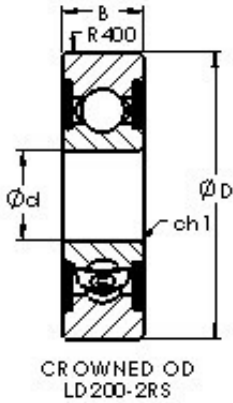

# Shandong Chik Bearing Co., Ltd.

LD203-2RS Bearing 2D drawings and 3D CAD models

## AST LD203-2RS deep groove ball bearings

Bearing No. LD203-2RS

Size	17x47x12 mm
Bore Diameter	17 mm
Outer Diameter	47 mm
Width	12 mm
Bearing Type	Single row, crowned OD, sealed
Bore Dia (d)	17.0000
Outer Dia (D)	47.0000
Width (B)	12.0000
Dynamic Load Rating (Cr)	6,963
Static Load Rating (Cor)	4,021
Max Speed (Grease) (X1000 RPM)	11,000
Max. shaft corner radius, or 45 deg. chamfer (ch1)	1.000
Weight (g)	110.00
Material	52100 Chrome steel, or equivalent