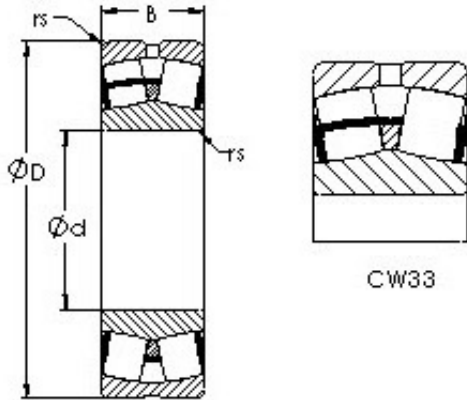

Shandong Chik Bearing Co., Ltd.

AST 23136CW33 spherical roller bearings

Bearing No. 23136CW33

Size	180x300x96 mm
Bore Diameter	180 mm
Outer Diameter	300 mm
Width	96 mm
Bearing Type	straight bore, lube groove and holes
Bore Dia (d)	180.0000
Outer Dia (D)	300.0000
Width (B)	96.0000
Radius (min) (rs)	3.000
Dynamic Load Rating (Cr)	1,260,000
Static Load Rating (Cor)	2,110,000
Max Speed (Grease) (X000 RPM)	1
Max Speed (Oil) (X1000 RPM)	2
Weight (g)	30,250.00
Material	52100 Chrome steel, or equivalent

23136CW33 Bearing 2D drawings and 3D CAD models