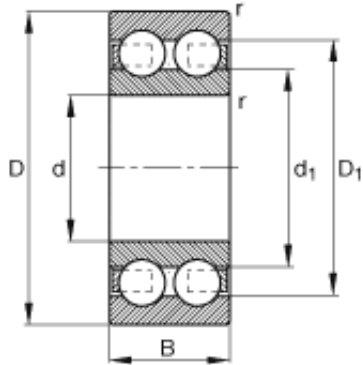

Shandong Chik Bearing Co., Ltd.

30 mm x 72 mm x 27 mm 30 mm x 72 mm x 27 mm FAG 4306-B-TVH deep groove ball bearings

Bearing No. 4306-B-TVH

Size	30x72x27 mm
Bore Diameter	30 mm
Outer Diameter	72 mm
Width	27 mm
d	30 mm
D	72 mm
B	27 mm
D_1	61,1 mm
$D_{a \max}$	65 mm
d_1	46,6 mm
$d_{a \min}$	37 mm
$r_{a \max}$	1 mm
r_{\min}	1,1 mm
m	0,509 kg / Weight
C_r	44000 N / Dynamic load rating (radial)
C_{0r}	30000 N / Static load rating (radial)
n_G	9400 1/min / Limiting speed
n_B	7500 1/min / Reference speed
C_{ur}	1530 N / Fatigue limit load, radial

4306-B-TVH Bearing 2D drawings and 3D CAD models