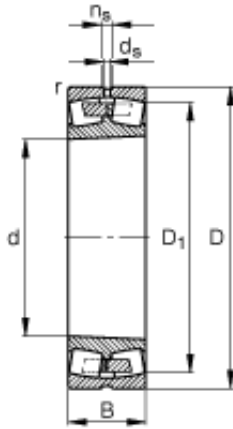

## Shandong Chik Bearing Co., Ltd.

800 mm x 1150 mm x 258 mm 800 mm x 1150 mm x 258 mm FAG 230/800-K-MB spherical roller bearings

Bearing No. 230/800-K-MB

230/800-K-MB Bearing 2D drawings and 3D CAD models

Size	800x1150x258 mm
Bore Diameter	800 mm
Outer Diameter	1150 mm
Width	258 mm
d	800 mm
D	1150 mm
B	258 mm
$D_1$	1050,9 mm
$D_{a \max}$	1122 mm
$d_{a \min}$	828 mm
$d_s$	12,5 mm
$n_s$	23,5 mm
$r_{a \max}$	6 mm
$r_{\min}$	7,5 mm
m	877 kg / Weight
$C_r$	9300000 N / Dynamic load rating (radial)
e	0,22
$Y_1$	3,07
$Y_2$	4,57
$C_{0r}$	21200000 N / Static load rating (radial)
$Y_0$	3
$n_G$	530 1/min / Limiting speed