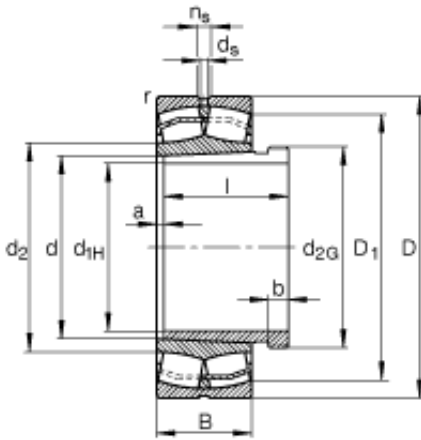

Shandong Chik Bearing Co., Ltd.

190 mm x 290 mm x 75 mm 190 mm x 290 mm
x 75 mm FAG 23038-E1-K-TVPB + AH3038G
spherical roller bearings

Bearing No. 23038-E1-K-TVPB + AH3038G

23038-E1-K-TVPB + AH3038G Bearing 2D drawings
and 3D CAD models

Size	180x290x75 mm
Bore Diameter	180 mm
Outer Diameter	290 mm
Width	75 mm
d_{1H}	180 mm
D	290 mm
B	75 mm
a	6 mm
b	18 mm
D_1	264,5 mm
$D_{a \max}$	279,8 mm
d	190 mm
d_2	211,9 mm
d_{2G}	M200X3
$d_{a \min}$	200,2 mm
d_s	8 mm
l	96 mm
n_s	15 mm
$r_{a \max}$	2,1 mm
r_{\min}	2,1 mm
	AH3038G / Designation, withdrawal sleeve
m	16,3 kg / Weight

Shandong Chik Bearing Co., Ltd.

m_1	3,19 kg / Weight, withdrawal sleeve
C_r	1080000 N
e	0,23
Y_1	2,98
Y_2	4,44
C_{0r}	1550000 N / Static load rating (radial)
Y_0	2,92
n_G	2490 1/min / Limiting speed
n_B	1690 1/min / Reference speed