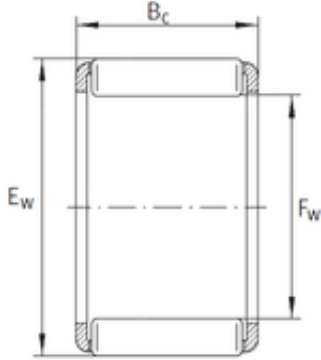

## INA KZK 22x29x16 needle roller bearings

Bearing No. KZK 22x29x16

Bore Diameter	22 mm
Outer Diameter	29 mm
Fw	22 mm
Ew	29 mm
Bc	16 mm
Weight	21 Kg
Basic dynamic load rating (C)	17800 kN
Basic static load rating (C0)	21800 kN

KZK 22x29x16 Bearing 2D drawings and 3D CAD models