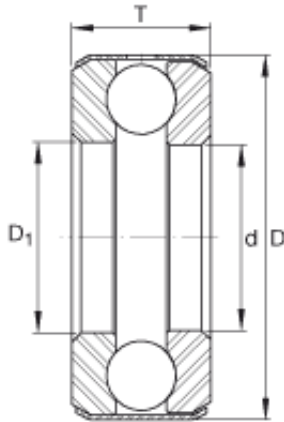

## INA D19 thrust ball bearings

Bearing No. D19

Size	41.275x75.413x20.65 mm
Bore Diameter	41,275 mm
Outer Diameter	75,413 mm
Width	20,65 mm
d	1 5/8 inch
d	41,275 mm
D	2,969 inch
D	75,413 mm
T	0,813 inch
T	20,65 mm
D <sub>1</sub>	1,656 inch
m	0,83 lbs / Weight
m	378 g / Weight
C <sub>a</sub>	10300 lbf / Dynamic load rating (axial)
C <sub>a</sub>	46000 N / Dynamic load rating (axial)
C <sub>0a</sub>	25000 lbf / Static load rating (axial)
C <sub>0a</sub>	111000 N / Static load rating (axial)
Category	Bearings
Inventory	1.0
Manufacturer Name	SCHAEFFLER GROUP
Minimum Buy Quantity	N/A
Weight / Kilogram	0
Product Group	B04270

D19 Bearing 2D drawings and 3D CAD models