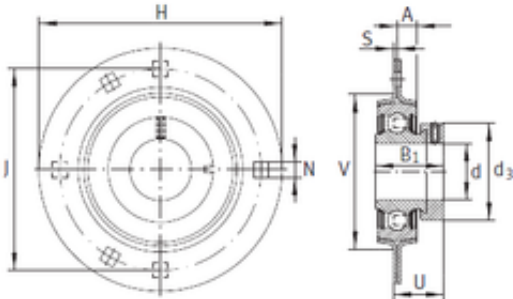

## INA RA45 bearing units

RA45 Bearing 2D drawings and 3D CAD models

Bearing No. RA45

Bore Diameter	45 mm
d	45 mm
V	95 mm
U	36,2 mm
d3	63 mm
A	11,1 mm
B1	43,8 mm
H	149,2 mm
J	120,5 mm
N	13,5 mm
S	3,5 mm
Category	Bearings
Inventory	0.0
Manufacturer Name	SCHAEFFLER GROUP
Minimum Buy Quantity	N/A
Weight / Kilogram	1.41
Product Group	M06110