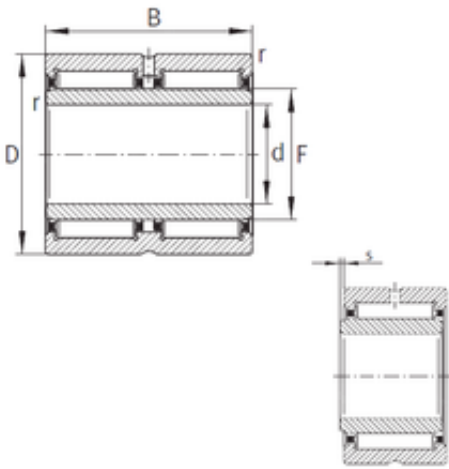

Shandong Chik Bearing Co., Ltd.

40 mm x 62 mm x 40 mm INA NA6908-ZW-XL needle roller bearings

Bearing No. NA6908-ZW-XL

NA6908-ZW-XL Bearing 2D drawings and 3D CAD models

Size	40x62x40 mm
Bore Diameter	40 mm
Outer Diameter	62 mm
Width	40 mm
d	40 mm
Fw	48 mm
D	62 mm
B	40 mm
C	40 mm
r min.	0,6 mm
S	0,5 mm
Weight	0,43 Kg
Basic dynamic load rating (C)	74 kN
Basic static load rating (C0)	116 kN
Fatigue load limit (Pu)	19,4
Reference speed	6 000 r/min