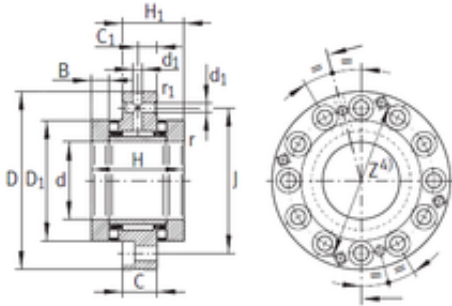

Shandong Chik Bearing Co., Ltd.

70 mm x 160 mm x 17,5 mm INA ZARF70160-TV complex bearings

Bearing No. ZARF70160-TV

ZARF70160-TV Bearing 2D drawings and 3D CAD models

Size	70x160x22.5 mm
Bore Diameter	70 mm
Outer Diameter	160 mm
Width	22,5 mm
d	70 mm
D	160 mm
C	22,5 mm
H	82 mm
d1	6 mm
r min.	0,3 mm
r1 min.	0,6 mm
B	17,5 mm
C1	12,5 mm
D1	115 mm
H1	51 mm
J	133 mm
da min.	100 mm
Da max.	116 mm
Weight	5,2 Kg
Dynamic load rating radial (C)	56 kN
Dynamic load rating axial (C)	201 kN
Static load rating radial (C0)	119 kN
Static load rating axial (C0)	630 kN
(Grease) Lubrication Speed	800 r/min

Shandong Chik Bearing Co., Ltd.

Category	Ball Bearings
Inventory	0.0
Manufacturer Name	SCHAEFFLER GROUP
Minimum Buy Quantity	N/A
Weight / Kilogram	6.227
Product Group	B00234