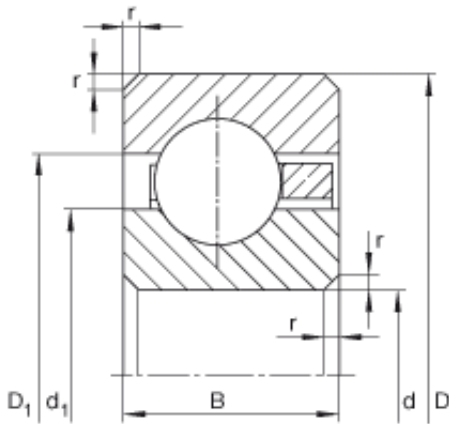

Shandong Chik Bearing Co., Ltd.

5 1/2 inch x 190,5 mm x 25,4 mm INA
CSCG055 deep groove ball bearings

Bearing No. CSCG055

CSCG055 Bearing 2D drawings and 3D CAD models

Size	139.7x190.5x25.4 mm
Bore Diameter	139,7 mm
Outer Diameter	190,5 mm
Width	25,4 mm
d	139,7 mm
d	5 1/2 inch
D	190,5 mm
B	25,4 mm
D_1	171,7 mm
d_1	158,6 mm
r_{min}	2 mm
m	2,13 kg / Weight
C_r	41500 N / Dynamic load rating (radial)
C_{0r}	39000 N / Static load rating (radial)