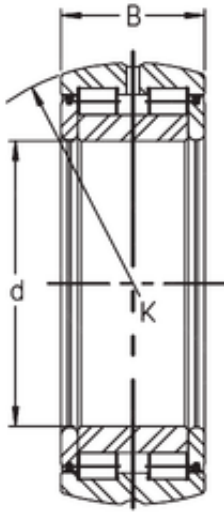

## Shandong Chik Bearing Co., Ltd.

240 mm x 360 mm x 130 mm INA SL05 048 E  
cylindrical roller bearings

Bearing No. SL05 048 E

Size	240x360x130 mm
Bore Diameter	240 mm
Outer Diameter	360 mm
Width	130 mm
d	240 mm
D	360 mm
B	130 mm
C	130 mm
K	360 mm
Weight	44 Kg
Basic dynamic load rating (C)	1310 kN
Basic static load rating (C0)	2600 kN

SL05 048 E Bearing 2D drawings and 3D CAD models