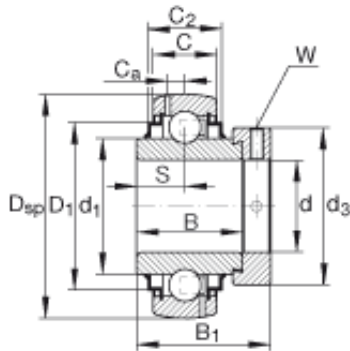

Shandong Chik Bearing Co., Ltd.

INA G1111-KRR-B-AS2/V deep groove ball bearings

Bearing No. G1111-KRR-B-AS2/V

G1111-KRR-B-AS2/V Bearing 2D drawings and 3D CAD models

Size	42.8625x85x56.5 mm
Bore Diameter	42,8625 mm
Outer Diameter	85 mm
Width	56,5 mm
d	1 11/16 inch
d	42,8625 mm
D _{SP}	85 mm
B ₁	56,5 mm
B	42,9 mm
C	22 mm
C ₂	26,4 mm
C _a	6,4 mm
D ₁	72,3 mm
d ₁	57,9 mm
d _{3 max}	63 mm
S	21,4 mm
W	3/16 inch
m	0,81 kg / Weight
C _r	32500 N / Dynamic load rating (radial)
C _{0r}	20400 N / Static load rating (radial)
Category	Bearings
Inventory	0.0
Manufacturer Name	SCHAEFFLER GROUP