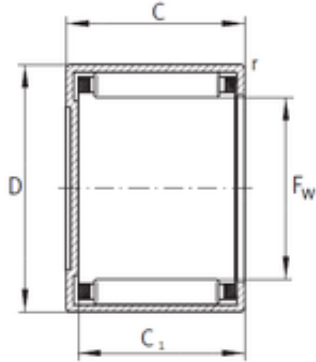

## INA BCE2412 needle roller bearings

BCE2412 Bearing 2D drawings and 3D CAD models

Bearing No. BCE2412

Size	38.1x47.625x19.05 mm
Bore Diameter	38,1 mm
Outer Diameter	47,625 mm
Width	19,05 mm
Fw	38,1 mm
D	47,625 mm
C	19,05 mm
Weight	0,062 Kg
Basic dynamic load rating (C)	30,5 kN
Basic static load rating (C0)	48,5 kN
Category	Bearings
Inventory	0.0
Manufacturer Name	SCHAEFFLER GROUP
Minimum Buy Quantity	N/A
Weight / Kilogram	0.072
Product Group	B04144