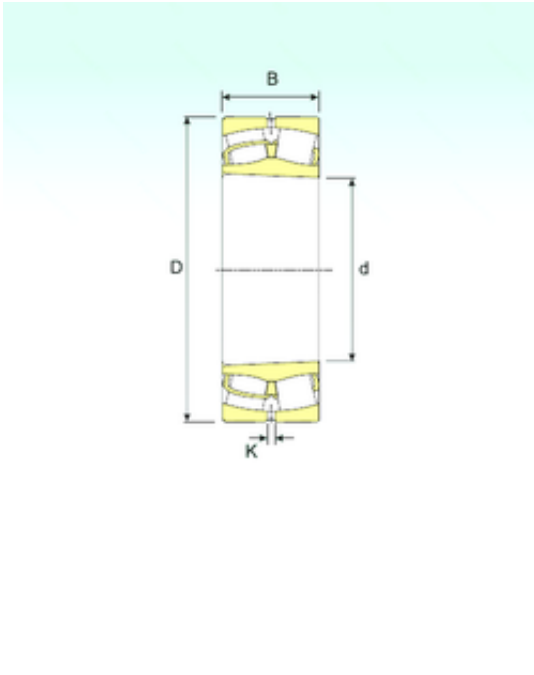

Shandong Chik Bearing Co., Ltd.

23226 K Bearing 2D drawings and 3D CAD models

130 mm x 230 mm x 80 mm ISB 23226 K
spherical roller bearings

Bearing No. 23226 K

Size	130x230x80 mm
Bore Diameter	130 mm
Outer Diameter	230 mm
Width	80 mm
d	130 mm
D	230 mm
B	80 mm
C	80 mm
K	4,5 mm
Weight	14,5 Kg
Basic dynamic load rating (C)	764 kN
Basic static load rating (C0)	1039 kN
(Grease) Lubrication Speed	1989 r/min