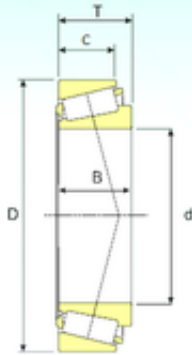

## 65 mm x 120 mm x 23 mm ISB 30213 tapered roller bearings

Bearing No. 30213

30213 Bearing 2D drawings and 3D CAD models

Size	65x120x24.75 mm
Bore Diameter	65 mm
Outer Diameter	120 mm
Width	24,75 mm
d	65 mm
D	120 mm
T	24,75 mm
B	23 mm
C	20 mm
Weight	1,15 Kg
Basic dynamic load rating (C)	129 kN
Basic static load rating (C0)	131 kN
(Grease) Lubrication Speed	4284 r/min