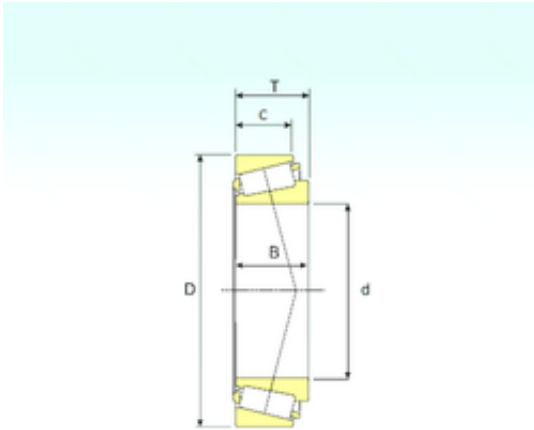

Shandong Chik Bearing Co., Ltd.

114,3 mm x 177,8 mm x 41,275 mm ISB
64450/64700 tapered roller bearings

Bearing No. 64450/64700

Size	114.3x177.8x41.275 mm
Bore Diameter	114,3 mm
Outer Diameter	177,8 mm
Width	41,275 mm
d	114,3 mm
D	177,8 mm
T	41,275 mm
B	41,275 mm
C	30,162 mm
Weight	3,6 Kg
Basic dynamic load rating (C)	245 kN
Basic static load rating (C0)	406 kN
(Grease) Lubrication Speed	2736 r/min

64450/64700 Bearing 2D drawings and 3D CAD models