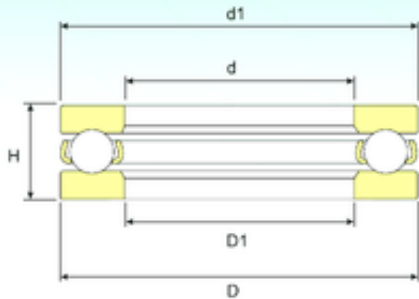

Shandong Chik Bearing Co., Ltd.

ISB 51156 M thrust ball bearings

Bearing No. 51156 M

51156 M Bearing 2D drawings and 3D CAD models

Size	280x350x53 mm
Bore Diameter	280 mm
Outer Diameter	350 mm
Width	53 mm
d	280 mm
D	350 mm
H	53 mm
d1	347 mm
D1	283 mm
Weight	12 Kg
Basic dynamic load rating (C)	313 kN
Basic static load rating (C0)	1431 kN
(Grease) Lubrication Speed	995 r/min