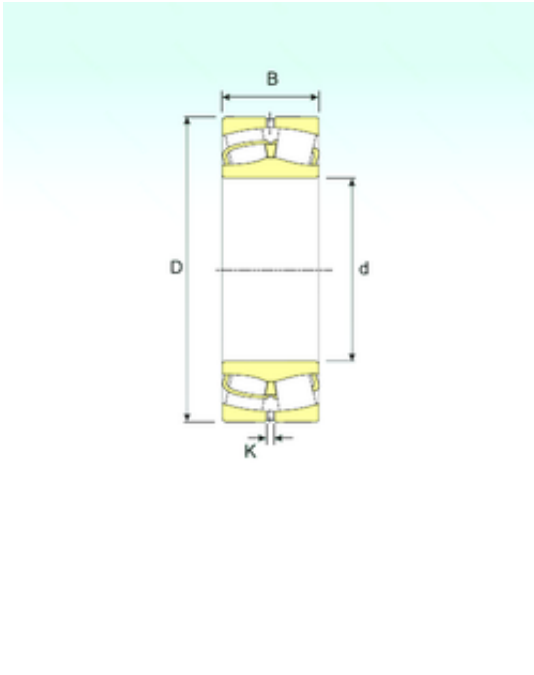

Shandong Chik Bearing Co., Ltd.

22224 Bearing 2D drawings and 3D CAD models

120 mm x 215 mm x 58 mm ISB 22224 spherical roller bearings

Bearing No. 22224

Size	120x215x58 mm
Bore Diameter	120 mm
Outer Diameter	215 mm
Width	58 mm
d	120 mm
D	215 mm
B	58 mm
C	58 mm
K	6 mm
Weight	8,7 Kg
Basic dynamic load rating (C)	617 kN
Basic static load rating (C0)	750 kN
(Grease) Lubrication Speed	2907 r/min