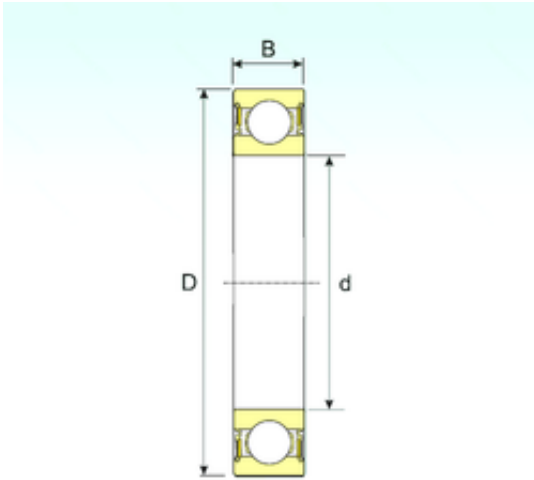

Shandong Chik Bearing Co., Ltd.

60 mm x 85 mm x 13 mm ISB 61912-2RS deep groove ball bearings

Bearing No. 61912-2RS

Size	60x85x13 mm
Bore Diameter	60 mm
Outer Diameter	85 mm
Width	13 mm
d	60 mm
D	85 mm
B	13 mm
C	13 mm
Weight	0,2 Kg
Basic dynamic load rating (C)	16,17 kN
Basic static load rating (C0)	14,02 kN

61912-2RS Bearing 2D drawings and 3D CAD models