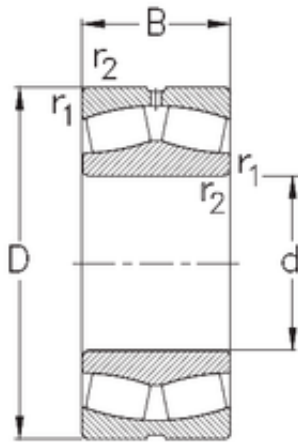

Shandong Chik Bearing Co., Ltd.

240 mm x 360 mm x 92 mm NKE 23048-MB-W33 spherical roller bearings

Bearing No. 23048-MB-W33

Size	240x360x92 mm
Bore Diameter	240 mm
Outer Diameter	360 mm
Width	92 mm
d	240 mm
D	360 mm
B	92 mm
C	92 mm
r1 min.	3 mm
r2 min.	3 mm
Weight	34,9 Kg
Basic dynamic load rating (C)	1080 kN
Basic static load rating (C0)	2010 kN
Limiting speed	1900 r/min
Calculation factor (e)	0,24
Calculation factor (Y0)	2,8
Calculation factor (Y1)	2,8

23048-MB-W33 Bearing 2D drawings and 3D CAD models