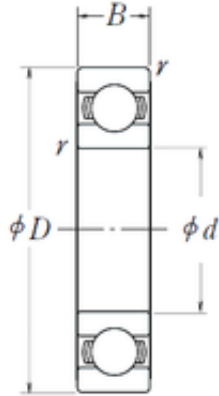

Shandong Chik Bearing Co., Ltd.

40 mm x 68 mm x 15 mm NSK 6008L11-H-20
deep groove ball bearings

Bearing No. 6008L11-H-20

Size	40x68x15 mm
Bore Diameter	40 mm
Outer Diameter	68 mm
Width	15 mm
d	40 mm
D	68 mm
B	15 mm
C	15 mm
r min.	1 mm
Basic dynamic load rating (C)	14 200 kN

6008L11-H-20 Bearing 2D drawings and 3D CAD models