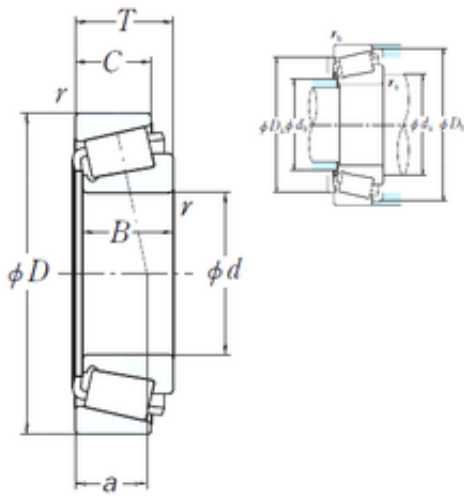

## 165,1 mm x 254 mm x 46,038 mm NSK M235145/M235113 cylindrical roller bearings

Bearing No. M235145/M235113

M235145/M235113 Bearing 2D drawings and 3D CAD models

Size	165.1x254x46.038 mm
Bore Diameter	165,1 mm
Outer Diameter	254 mm
Width	46,038 mm
d	165,1 mm
D	254 mm
T	46,038 mm
B	46,038 mm
C	33,338 mm
R	4,8 mm
r	3,3 mm
a	41,9 mm
Da	235 mm
db	178 mm
da	191 mm
Db	245 mm
Weight	7,72 Kg
Basic dynamic load rating (C)	370 kN
Basic static load rating (C0)	595 kN
Calculation factor (e)	0,32
Calculation factor (Y0)	1