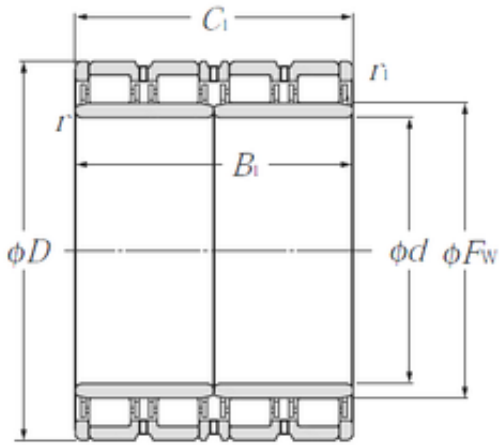

Shandong Chik Bearing Co., Ltd.

710 mm x 1 000 mm x 715 mm NTN E-4R14205 cylindrical roller bearings

Bearing No. E-4R14205

| | |
|-------------------------------|-----------------|
| Size | 710x1000x715 mm |
| Bore Diameter | 710 mm |
| Outer Diameter | 1000 mm |
| Width | 715 mm |
| d | 710 mm |
| Fw | 787,5 mm |
| D | 1 000 mm |
| B | 715 mm |
| C | 715 mm |
| r min. | 9,5 mm |
| r1 min. | 6 mm |
| Weight | 1 900 Kg |
| Basic dynamic load rating (C) | 16 800 kN |

E-4R14205 Bearing 2D drawings and 3D CAD models