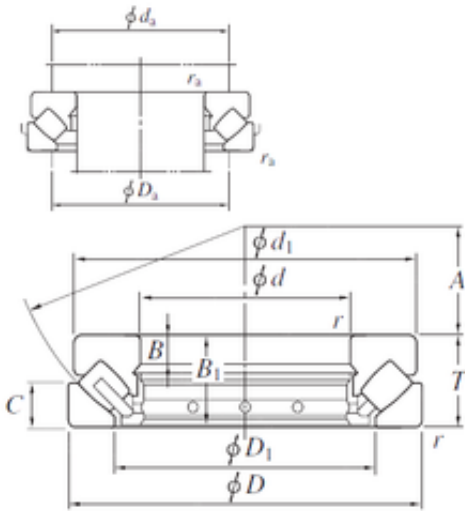

Shandong Chik Bearing Co., Ltd.

500 mm x 870 mm x 81 mm KOYO 294/500R thrust roller bearings

Bearing No. 294/500R

294/500R Bearing 2D drawings and 3D CAD models

Size	500x870x224 mm
Bore Diameter	500 mm
Outer Diameter	870 mm
Width	224 mm
d	500 mm
D	870 mm
T	224 mm
d1	830 mm
r min.	95 mm
A	290 mm
B	81 mm
B1	216 mm
C	107 mm
D1	661 mm
da min.	670 mm
Da max.	750 mm
ra max.	8 mm
Weight	562 Kg
Basic dynamic load rating (C)	8650 kN
Bearing No.	294/500R
r(min)	9.5
Ca	10800
Coa	36400
Oil lub.	270
da(min)	670

Shandong Chik Bearing Co., Ltd.

Da(max)	750
ra(max)	8
(Refer.)Mass(kg)	562