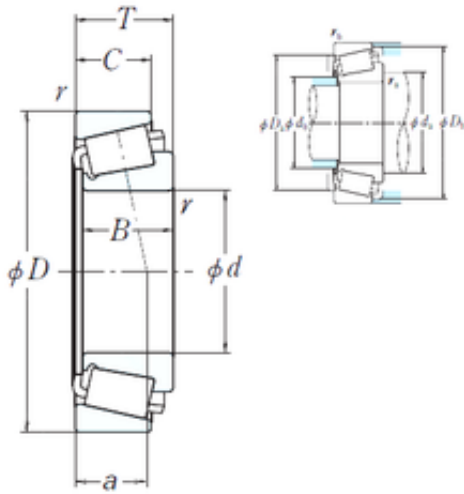

## 93708/93126 NSK Tapered Roller Bearings Double-row

Bearing No. 93708/93126

Size	179.972x317.5x68.262 mm
Bore Diameter	179,972 mm
Outer Diameter	317,5 mm
Width	68,262 mm
d	179,972 mm
D	317,5 mm
T	68,262 mm
B	63,5 mm
C	50,8 mm
R	3,5 mm
r	3,3 mm
a	75,8 mm
Da	286 mm
db	206 mm
da	224 mm
Db	306 mm
Weight	22,1 Kg
Basic dynamic load rating (C)	575 kN
Basic static load rating (C0)	1060 kN
Calculation factor (e)	0,52
Calculation factor (Y0)	0,63

93708/93126 Bearing 2D drawings and 3D CAD models