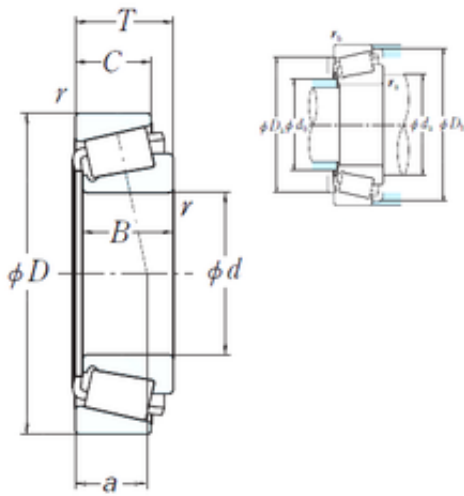

Shandong Chik Bearing Co., Ltd.

94687/94113 NSK Tapered Roller Bearings Double-row

Bearing No. 94687/94113

94687/94113 Bearing 2D drawings and 3D CAD models

Size	174.625x288.925x63.5 mm
Bore Diameter	174,625 mm
Outer Diameter	288,925 mm
Width	63,5 mm
d	174,625 mm
D	288,925 mm
T	63,5 mm
B	63,5 mm
C	47,625 mm
R	7 mm
r	3,3 mm
a	62,6 mm
Da	261 mm
db	190 mm
da	211 mm
Db	277 mm
Weight	15,9 Kg
Basic dynamic load rating (C)	545 kN
Basic static load rating (C0)	940 kN
Calculation factor (e)	0,47
Calculation factor (Y0)	0,7