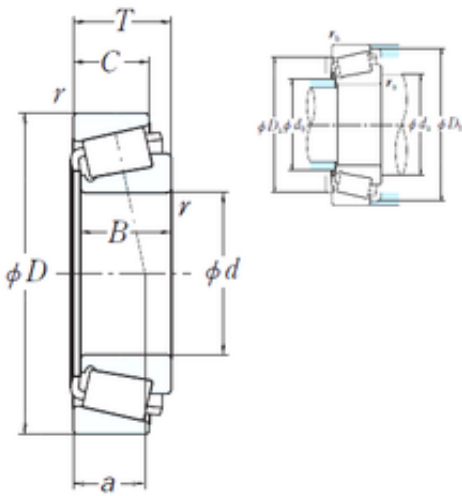

Shandong Chik Bearing Co., Ltd.

EE127095/127135 NSK Tapered Roller Bearings Double-row

Bearing No. EE127095/127135

EE127095/127135 Bearing 2D drawings and 3D CAD models

Size	241.3x349.148x57.15 mm
Bore Diameter	241,3 mm
Outer Diameter	349,148 mm
Width	57,15 mm
d	241,3 mm
D	349,148 mm
T	57,15 mm
B	57,15 mm
C	44,45 mm
R	6,4 mm
r	3,3 mm
a	59,5 mm
Da	325 mm
db	257 mm
da	274 mm
Db	338 mm
Weight	16,8 Kg
Basic dynamic load rating (C)	570 kN
Basic static load rating (C0)	1060 kN
Calculation factor (e)	0,35
Calculation factor (Y0)	0,93