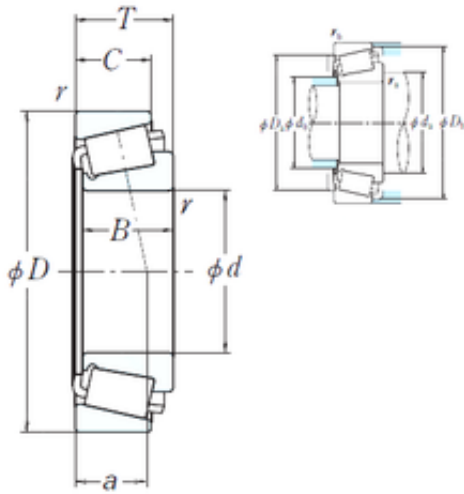

Shandong Chik Bearing Co., Ltd.

EE822100/822175 NSK Tapered Roller Bearings Double-row

Bearing No. EE822100/822175

EE822100/822175 Bearing 2D drawings and 3D CAD models

Size	254x444.5x76.2 mm
Bore Diameter	254 mm
Outer Diameter	444,5 mm
Width	76,2 mm
d	254 mm
D	444,5 mm
T	76,2 mm
B	73,025 mm
C	50,8 mm
R	6,4 mm
r	6,4 mm
a	71,1 mm
Da	405 mm
db	281 mm
da	302 mm
Db	421 mm
Weight	42,7 Kg
Basic dynamic load rating (C)	995 kN
Basic static load rating (C0)	1500 kN
Calculation factor (e)	0,34
Calculation factor (Y0)	0,97